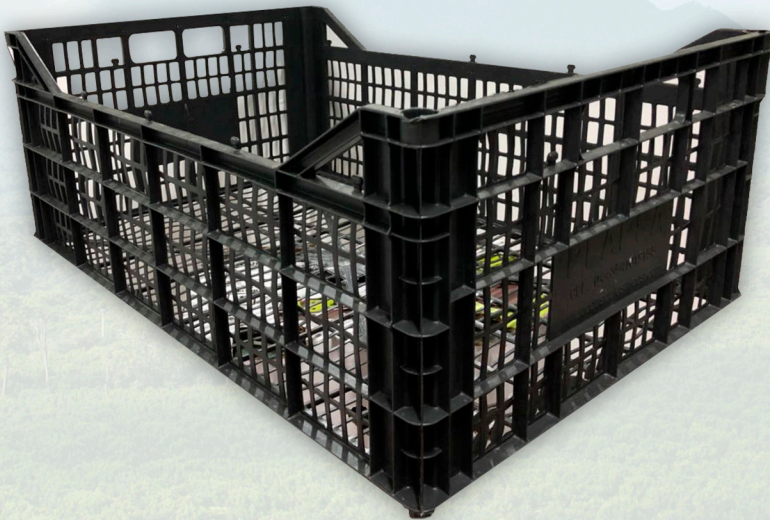

BAG

***We can also use generic box.**

D'eliseos is Delicious

PLASTIC 10 KG

	CENTIMETERS	INCHES	KILOGRAM
WEIGHT			0.43
HIGH	17	6.8	
WIDTH	30	12	
LONG	50	20	

Deliseos is Delicious

PLASTIC 23 KG

	CENTIMETERS	INCHES	KILOGRAM
WEIGHT			0.78
HIGH	23.5	9.4	
WIDTH	40	16	
LONG	59	23.6	

Deliseos is Delicious

CARTON 4 KG

	CENTIMETERS	INCHES	KILOGRAM
WEIGHT			0.32
HIGH	10.5	4.2	
WIDTH	30.5	12.2	
LONG	33.5	13.4	

D'eliseos is Delicious

CARTON 6 KG

	CENTIMETERS	INCHES	KILOGRAM
WEIGHT			0.59
HIGH	11	4.4	
WIDTH	34	13.6	
LONG	44	17.6	