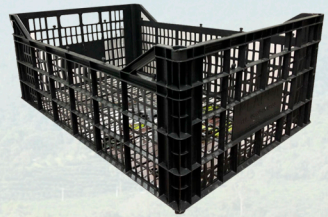

* the range of weights is in grams.

D'eliseos is Delicious

PRESENTATIONS

PLASTIC 10 KG

PLASTIC 23 KG

CARTON 4 KG

CARTON 6 KG

CARTON 11.3 KG

BAG

***We can also use generic box.**

D'eliseos is Delicious

PLASTIC 10 KG

	CENTIMETERS	INCHES	KILOGRAM
WEIGHT			0.43
HIGH	17	6.8	
WIDTH	30	12	
LONG	50	20	

Deliseos is Delicious

PLASTIC 23 KG

	CENTIMETERS	INCHES	KILOGRAM
WEIGHT			0.78
HIGH	23.5	9.4	
WIDTH	40	16	
LONG	59	23.6	